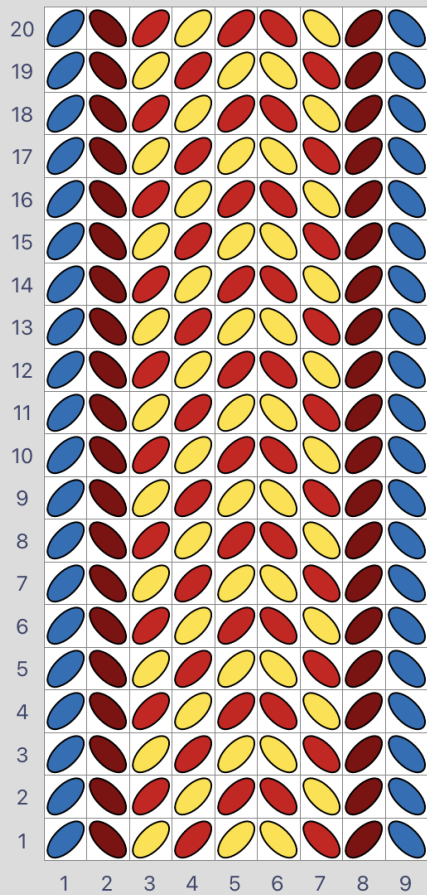

# Pattern created with [twistedthreads.org](http://twistedthreads.org)

Slope of line = angle of tablet viewed from above

band:

## Threading notes

[Edit threading notes](#)

## Weaving chart key

 Turn tablet forward  Turn tablet backward

Grey background in the table cell means turn the tablet backwards: the shape shows the visible thread colour and angle.

 Idle tablet

A circle means don't turn the tablet this pick.

## Tablet labels

The arrows show turning the tablet forwards.