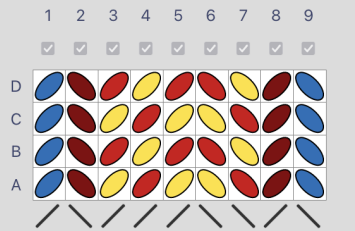

# Pattern created with [twistedthreads.org](http://twistedthreads.org)

Slope of line = angle of tablet viewed from above

band:

## Weaving chart key

 Turn tablet forward  Turn tablet backward

Grey background in the table cell means turn the tablet backwards: the shape shows the visible thread colour and angle.

 Idle tablet

A circle means don't turn the tablet this pick.

## Tablet labels

The arrows show turning the tablet forwards.