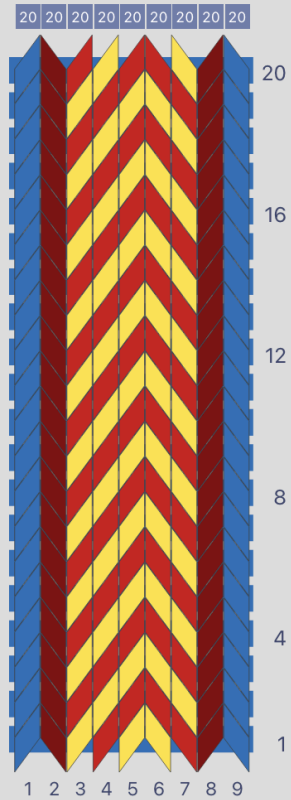

# Pattern created with [twistedthreads.org](http://twistedthreads.org)

Slope of line = angle of tablet viewed from above

band:

## Threading notes

[Edit threading notes](#)

## Weaving chart key

 Turn tablet forward  Turn tablet backward

Grey background in the table cell means turn the tablet backwards: the shape shows the visible thread colour and angle.

 Idle tablet

A circle means don't turn the tablet this pick.

## Tablet labels

The arrows show turning the tablet forwards.