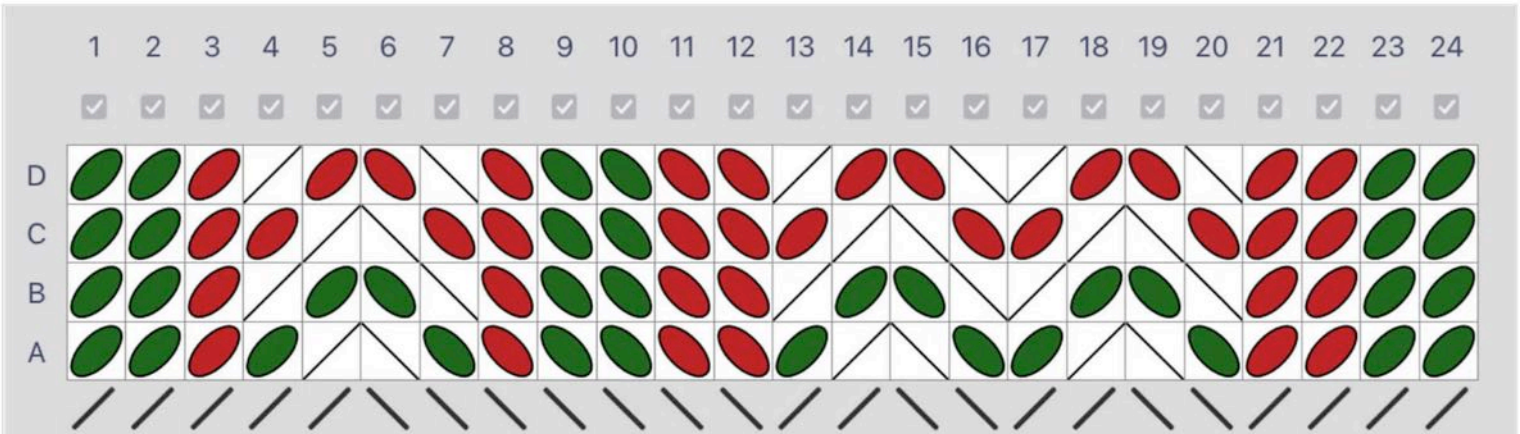

Pattern created with the help of <https://twistedthreads.org/>

Slope of line = angle of tablet viewed from above

Weaving chart key

 Turn tablet forward
  Turn tablet backward

Grey background in the table cell means turn the tablet backwards: the shape shows the visible thread colour and angle.