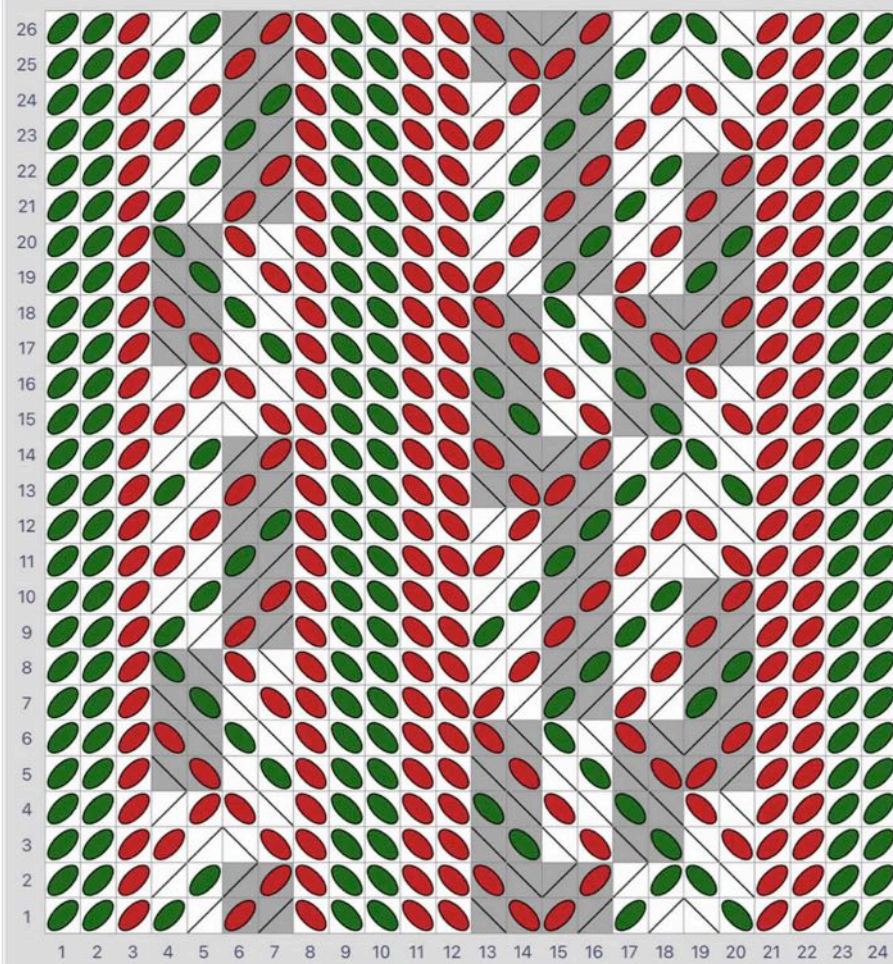

Pattern created with the help of <https://twistedthreads.org/>

Slope of line = angle of tablet viewed from above

Weaving chart key

 Turn tablet forward
  Turn tablet backward

Grey background in the table cell means turn the tablet backwards: the shape shows the visible thread colour and angle.