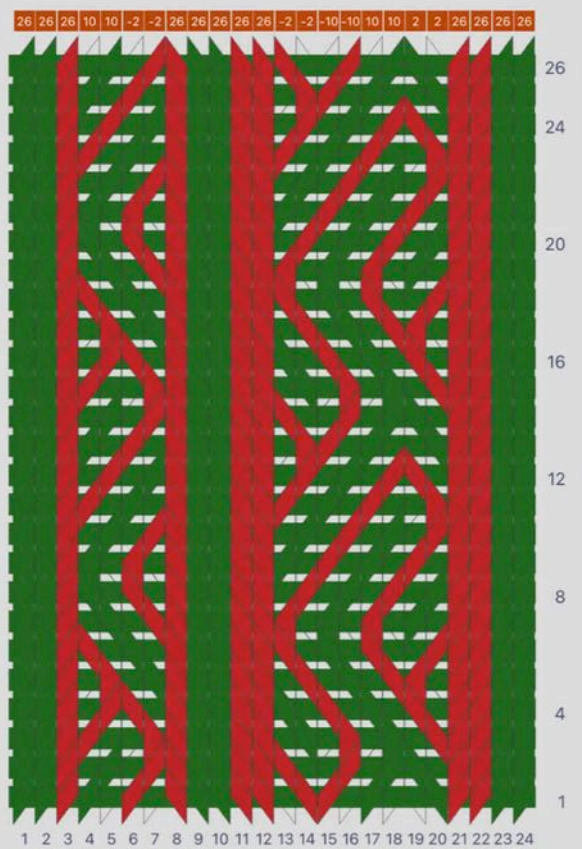

Pattern created with the help of <https://twistedthreads.org/>

Slope of line = angle of tablet viewed from above

Weaving chart key

 Turn tablet forward
  Turn tablet backward

Grey background in the table cell means turn the tablet backwards: the shape shows the visible thread colour and angle.